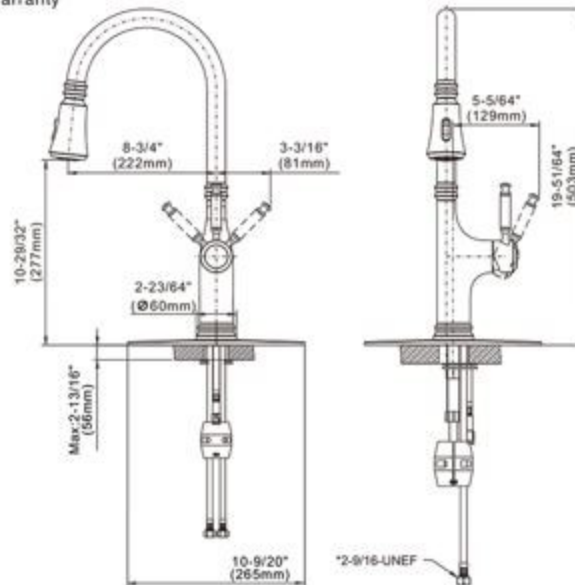

## FAUCET DESCRIPTION

- Constructed by solid stainless steel high grade 304 for maximum durability
- Lead-Free all-metal body and handle
- Drip-free ceramic disc cartridge
- Single-Lever design for effortless temperature & flow control
- High-Arch spout provides height and reach to fill or clean large pots
- Smooth pulldown system offers easy operation, easy movement and secure docking
- Pull out wand with 70" braided hose and 360° rotating spray head reach for complete sink access
- Dual-function spray head easy for cleaning or rinsing
- High performance / low flow Neoperl aerator with easy-clean rubber nozzles
- Flow is limited to 1.8 gpm (6.8 L/min) at 60 psi
- Flexible supply hoses included
- Easy quick connector installation
- Operates with less than 5 lbs. of force
- Built-in backflow protection system consists of two independent check valves
- Superior anti-corrosion brush matt finish
- ADA for single lever handle
- Codes applicable: ASME A112.18.1/CSA B125.1, NSF/ANSI 61
- Limited Lifetime Warranty

## Specification

## EOS-3

Stainless Steel Pull-down Kitchen Faucet

Models: F2117

NOTE: THIS FAUCET IS DESIGNED TO BE INSTALLED THRU 1 OR 3 HOLES, 1-1/2" (38mm) MIN. DIA.